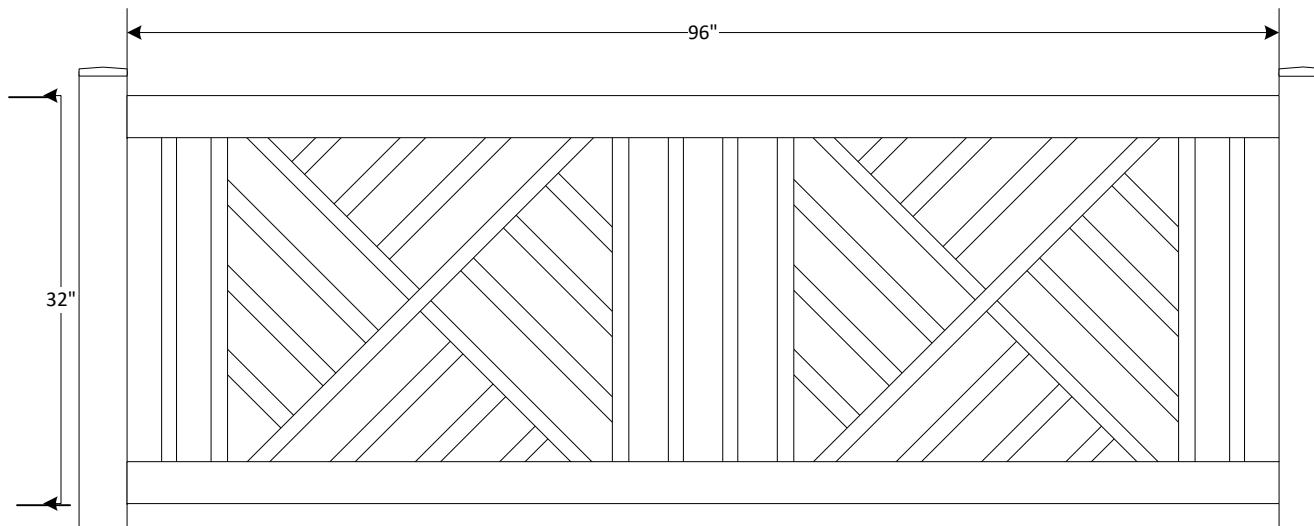

608 Queen Street
P.O. Box 1137
Grifton, NC 28530

Material List

- 2 - 2" X 3.5" X 72" Rails
- 10 - 1.5" X 1.5" x 30.5" Pickets
- 1 - 36" Chippendale Patterns

36" H X 6' Chippendale

608 Queen Street
P.O. Box 1137
Grifton, NC 28530

Material List

- 2 - 1.75" X 3.5" X 96" Rails
- 4 - 1.25" X 1.25" X 30.5" Pickets
- 2 - 36" Chippendale Patterns

36" X 8' Double Chippendale