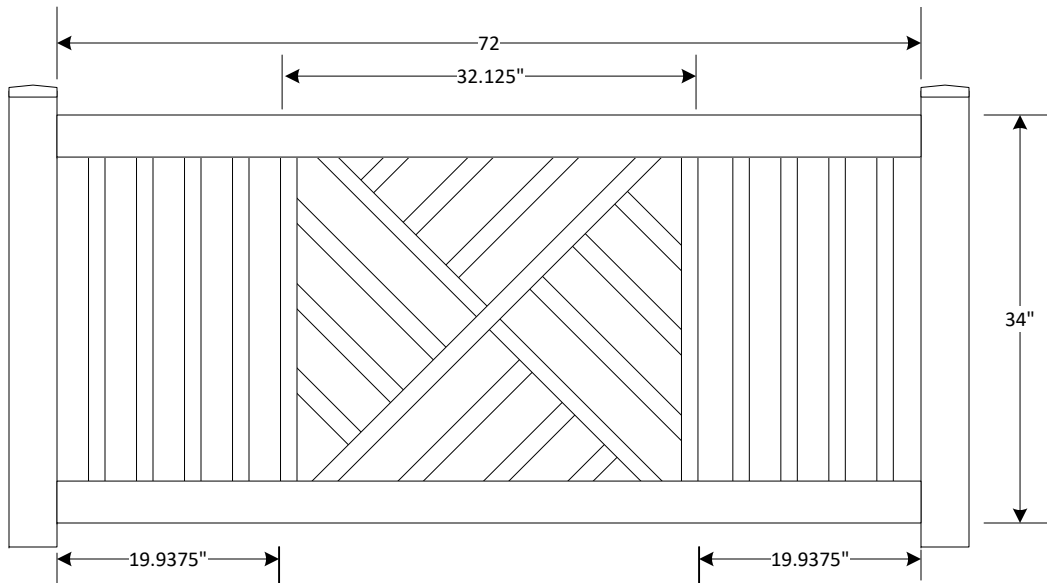

608 Queen Street
P.O. Box 1137
Grifton, NC 28530

Material List

- 2 - 2" X 3.5" X 72" Rails
- 10 - 1.5" X 1.5" x 30.5" Pickets
- 1 - 36" Chippendale Patterns

36" H X 6' Chippendale

608 Queen Street
P.O. Box 1137
Grifton, NC 28530

Material List

- 2 - 1.75" X 3.5" X 96" Rails
- 4 - 1.25" X 1.25" X 30.5" Pickets
- 2 - 36" Chippendale Patterns

36" X 8' Double Chippendale