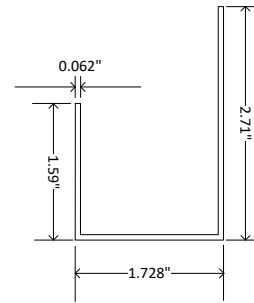

2" x 3.5" Rail
**Top & Bottom Rails

1.5" x 1.5" Square Picket

Aluminum H-Channel Insert
**Top Rail Only

BILL OF MATERIALS

- 2 - 2.0" x 3.5" x 96.0" Rails
- 1 - H-channel 96"
- 18 - 1.5" x 1.5" x 38" Pickets

KOALA 1 Porch Rail

Part # KOA1WPRP64296

42"H x 8'W

608 Queen Street
P.O. Box 1137
Grifton, NC 28530

BILL OF MATERIALS

- 2 - 2.0" x 3.5" x 96.0" Rails
- 1 - H-channel 96"
- 1 - J-channel 96"
- 18 - 1.5" x 1.5" x 32" Pickets
- 1 - Rail Support
- 1 - Koala Porch Rail Mounting Kit

KOALA II Porch Rail
3'H x 8'W

Part # KOA2WPRP63696

2" x 3.5" Rail
**Top & Bottom Rails

1.5" x 1.5" Square Picket

Aluminum H-Channel Insert
**Top Rail Only

Aluminum J-Channel Insert
(Bottom Rail)

BILL OF MATERIALS

- 2 - 2.0" x 3.5" x 96.0" Rails
- 1 - H-channel 96"
- 1 - J-channel 96"
- 18 - 1.5" x 1.5" x 38" Pickets
- 1 - Rail Support
- 1 - Koala Porch Rail Mounting Kit

KOALA II Porch Rail

Part # KOA2WPRP64296

42"H x 8'W