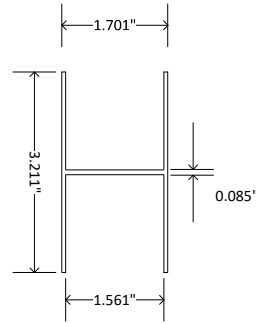

2" x 3.5" Rail
**Top & Bottom Rails

1.5" x 1.5" Square Picket

Aluminum H-Channel Insert
**Top Rail Only

BILL OF MATERIALS

- 2 - 2.0" x 3.5" x 96.0" Rails
- 1 - H-channel 96"
- 18 - 1.5" x 1.5" x 38" Pickets

KOALA 1 Porch Rail

Part # KOA1WPRP64296

42"H x 8'W

608 Queen Street
P.O. Box 1137
Grifton, NC 28530

BILL OF MATERIALS

- 2 - 2.0" x 3.5" x 96.0" Rails
- 1 - H-channel 96"
- 1 - J-channel 96"
- 18 - 1.5" x 1.5" x 32" Pickets
- 1 - Rail Support
- 1 - Koala Porch Rail Mounting Kit

KOALA II Porch Rail
3'H x 8'W

Part # KOA2WPRP63696

2" x 3.5" Rail
**Top & Bottom Rails

1.5" x 1.5" Square Picket

Aluminum H-Channel Insert
**Top Rail Only

Aluminum J-Channel Insert
(Bottom Rail)

BILL OF MATERIALS

- 2 - 2.0" x 3.5" x 96.0" Rails
- 1 - H-channel 96"
- 1 - J-channel 96"
- 18 - 1.5" x 1.5" x 38" Pickets
- 1 - Rail Support
- 1 - Koala Porch Rail Mounting Kit

KOALA II Porch Rail

Part # KOA2WPRP64296

42"H x 8'W