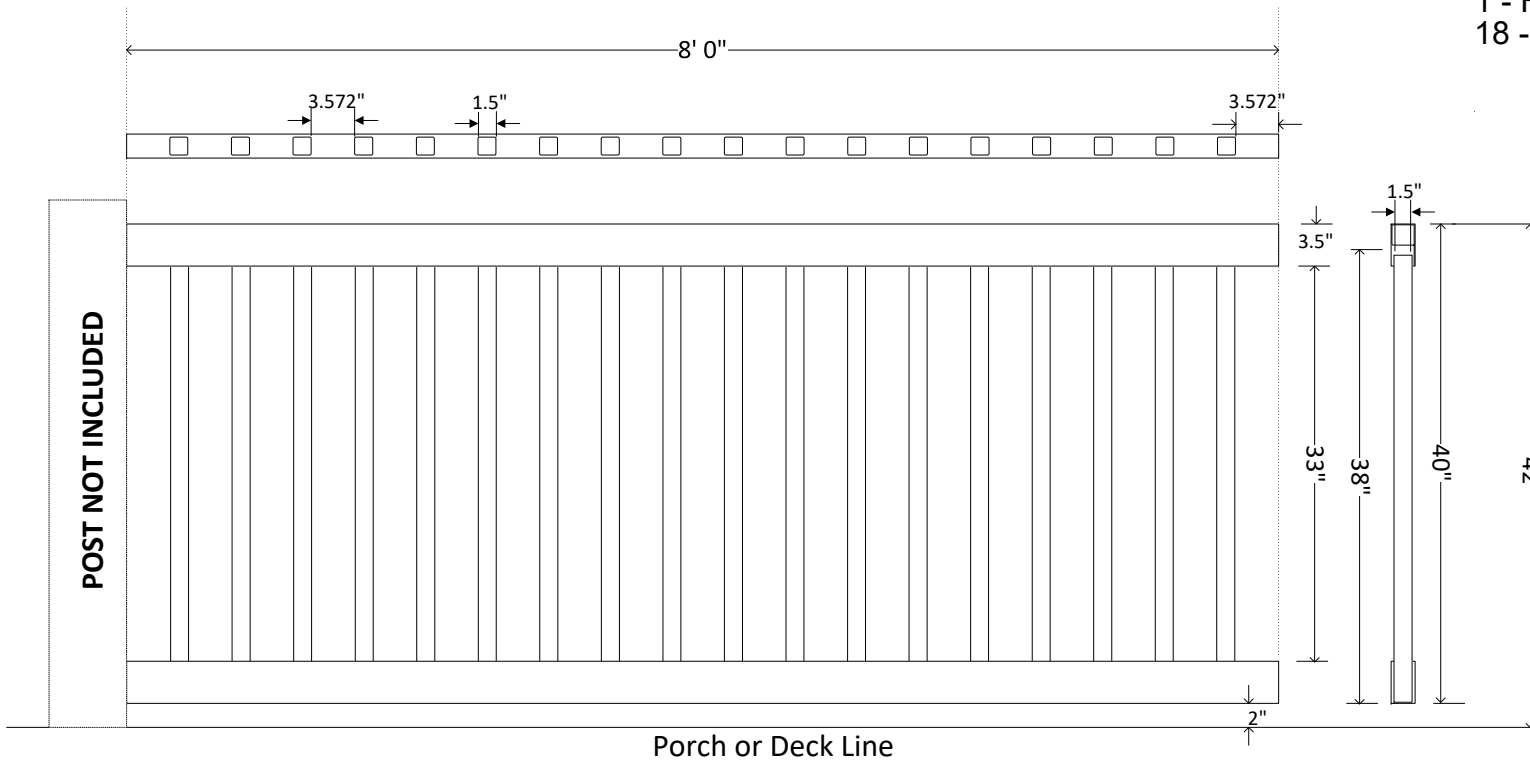

BILL OF MATERIALS

- 2 - 2.0" x 3.5" x 96.0" Rails
- 1 - H-channel 96"
- 18 - 1.5" x 1.5" x 32" Pickets
- 1 - Rail Support
- 1 - Koala Porch Rail Mounting Kit

KOALA I Porch Rail
3'H x 8'W

Part # KOA1WPRP63696

2" x 3.5" Rail
**Top & Bottom Rails

1.5" x 1.5" Square Picket

Aluminum H-Channel Insert
**Top Rail Only

BILL OF MATERIALS

- 2 - 2.0" x 3.5" x 96.0" Rails
- 1 - H-channel 96"
- 18 - 1.5" x 1.5" x 38" Pickets

KOALA 1 Porch Rail

Part # KOA1WPRP64296

42"H x 8'W

608 Queen Street
P.O. Box 1137
Grifton, NC 28530

BILL OF MATERIALS

- 2 - 2.0" x 3.5" x 96.0" Rails
- 1 - H-channel 96"
- 1 - J-channel 96"
- 18 - 1.5" x 1.5" x 32" Pickets
- 1 - Rail Support
- 1 - Koala Porch Rail Mounting Kit

KOALA II Porch Rail
3'H x 8'W

Part # KOA2WPRP63696

2" x 3.5" Rail
**Top & Bottom Rails

1.5" x 1.5" Square Picket

Aluminum H-Channel Insert
**Top Rail Only

Aluminum J-Channel Insert
(Bottom Rail)

BILL OF MATERIALS