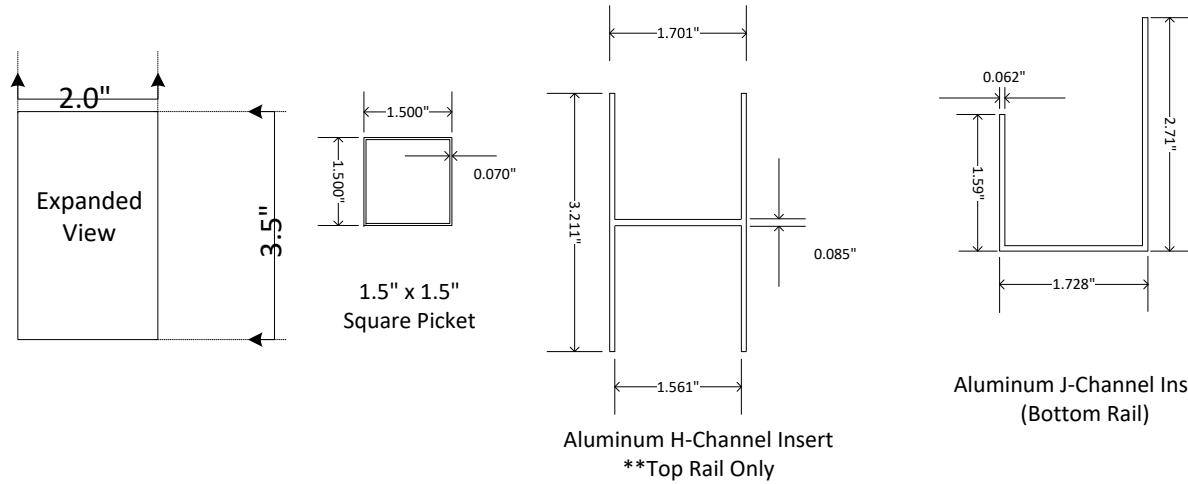

BILL OF MATERIALS

- 2 - 2.0" x 3.5" x 96.0" Rails
- 1 - H-channel 96"
- 18 - 1.5" x 1.5" x 32" Pickets
- 1 - Rail Support
- 1 - Koala Porch Rail Mounting Kit

KOALA I Porch Rail
3'H x 8'W

Part # KOA1WPRP63696

2" x 3.5" Rail
**Top & Bottom Rails

1.5" x 1.5" Square Picket

Aluminum H-Channel Insert
**Top Rail Only

BILL OF MATERIALS

- 2 - 2.0" x 3.5" x 96.0" Rails
- 1 - H-channel 96"
- 18 - 1.5" x 1.5" x 38" Pickets

KOALA 1 Porch Rail

Part # KOA1WPRP64296

42"H x 8'W

608 Queen Street
P.O. Box 1137
Grifton, NC 28530

BILL OF MATERIALS

- 2 - 2.0" x 3.5" x 96.0" Rails
- 1 - H-channel 96"
- 1 - J-channel 96"
- 18 - 1.5" x 1.5" x 32" Pickets
- 1 - Rail Support
- 1 - Koala Porch Rail Mounting Kit