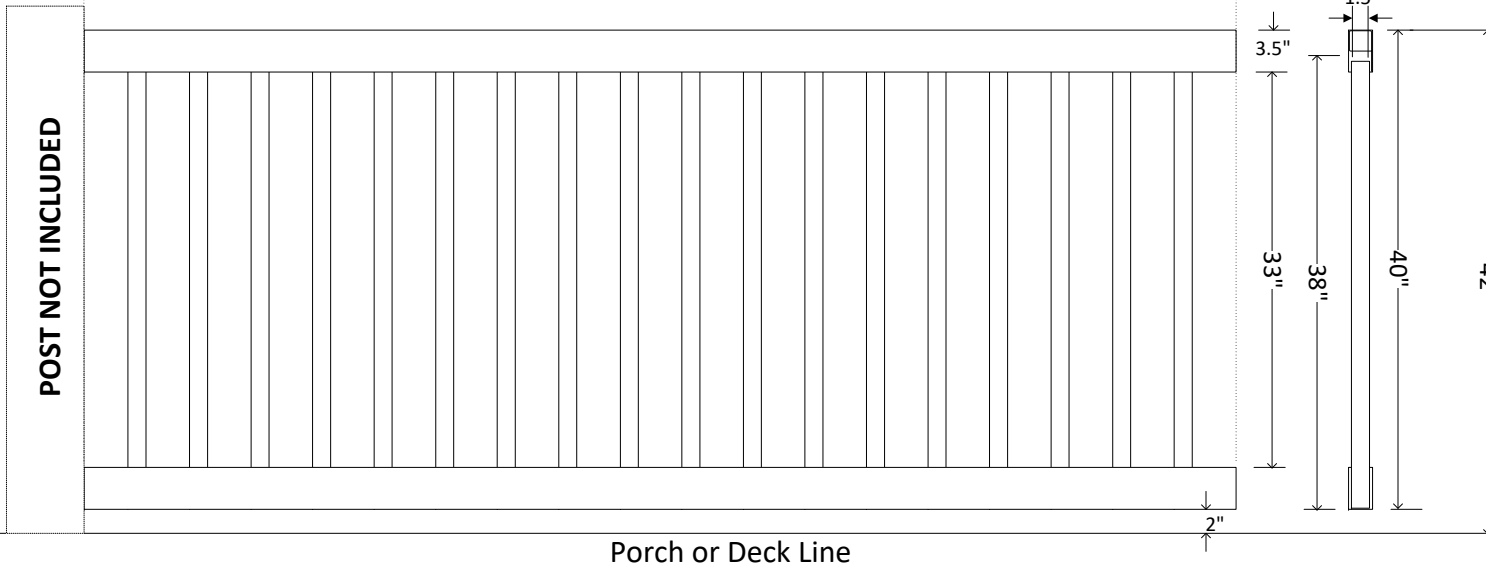

BILL OF MATERIALS

- 2 - 2.0" x 3.5" x 96.0" Rails
- 1 - H-channel 96"
- 18 - 1.5" x 1.5" x 32" Pickets
- 1 - Rail Support
- 1 - Koala Porch Rail Mounting Kit

KOALA I Porch Rail
3'H x 8'W

Part # KOA1WPRP63696

2" x 3.5" Rail
**Top & Bottom Rails

1.5" x 1.5" Square Picket

Aluminum H-Channel Insert
**Top Rail Only

BILL OF MATERIALS

- 2 - 2.0" x 3.5" x 96.0" Rails
- 1 - H-channel 96"
- 18 - 1.5" x 1.5" x 38" Pickets

KOALA II Porch Rail
3'H x 8'W

Part # KOA2WPRP63696

2" x 3.5" Rail
**Top & Bottom Rails

1.5" x 1.5" Square Picket

Aluminum H-Channel Insert
**Top Rail Only

Aluminum J-Channel Insert
(Bottom Rail)

BILL OF MATERIALS

- 2 - 2.0" x 3.5" x 96.0" Rails
- 1 - H-channel 96"
- 1 - J-channel 96"
- 18 - 1.5" x 1.5" x 38" Pickets
- 1 - Rail Support
- 1 - Koala Porch Rail Mounting Kit

KOALA II Porch Rail

Part # KOA2WPRP64296

42"H x 8'W