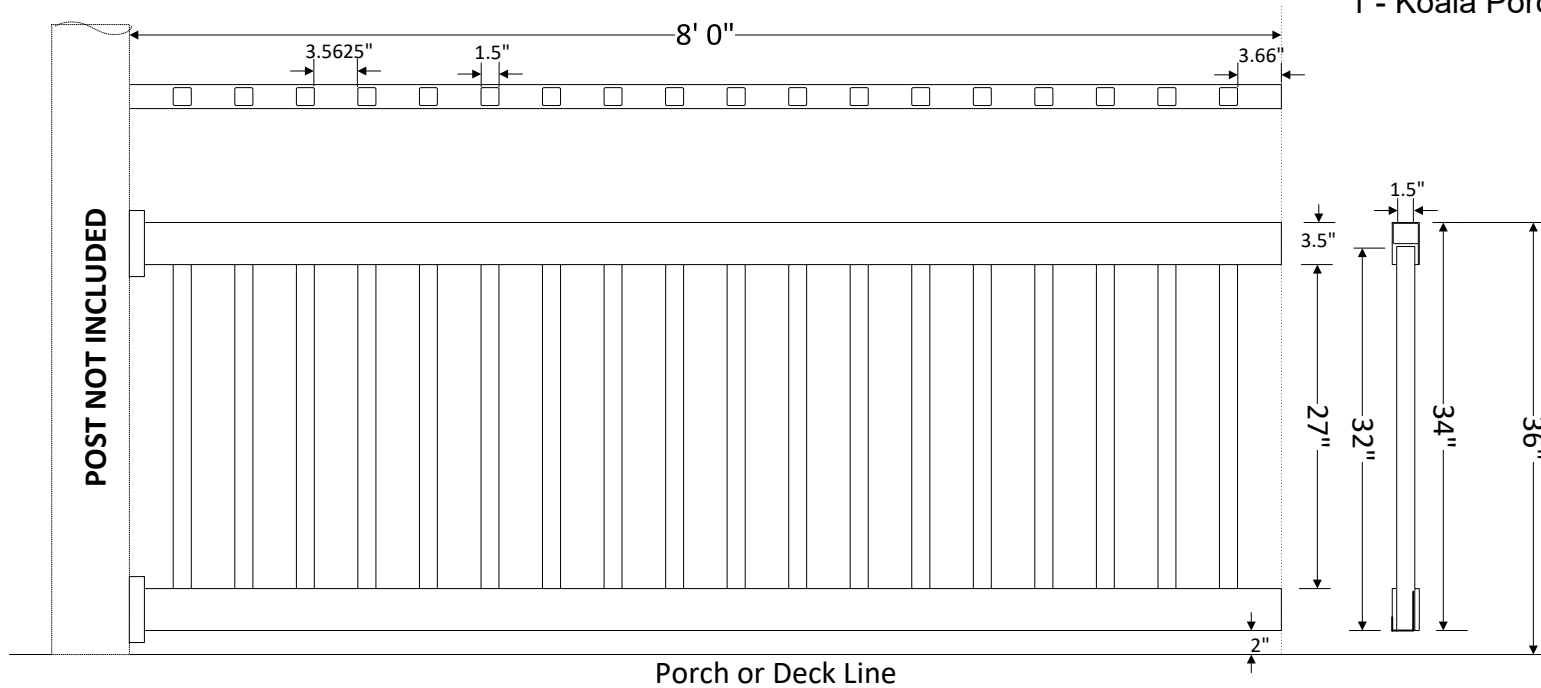

BILL OF MATERIALS

- 2 - 2.0" x 3.5" x 96.0" Rails
- 1 - H-channel 96"
- 18 - 1.5" x 1.5" x 32" Pickets
- 1 - Rail Support
- 1 - Koala Porch Rail Mounting Kit

KOALA I Porch Rail
3'H x 8'W

Part # KOA1WPRP63696

2" x 3.5" Rail
**Top & Bottom Rails

1.5" x 1.5" Square Picket

Aluminum H-Channel Insert
**Top Rail Only

BILL OF MATERIALS

- 2 - 2.0" x 3.5" x 96.0" Rails
- 1 - H-channel 96"
- 18 - 1.5" x 1.5" x 38" Pickets

KOALA 1 Porch Rail

Part # KOA1WPRP64296

42"H x 8'W

608 Queen Street
P.O. Box 1137
Grifton, NC 28530

BILL OF MATERIALS

- 2 - 2.0" x 3.5" x 96.0" Rails
- 1 - H-channel 96"
- 1 - J-channel 96"
- 18 - 1.5" x 1.5" x 32" Pickets
- 1 - Rail Support
- 1 - Koala Porch Rail Mounting Kit

KOALA II Porch Rail
3'H x 8'W

Part # KOA2WPRP63696

2" x 3.5" Rail
**Top & Bottom Rails

1.5" x 1.5" Square Picket

Aluminum H-Channel Insert
**Top Rail Only

Aluminum J-Channel Insert
(Bottom Rail)

BILL OF MATERIALS