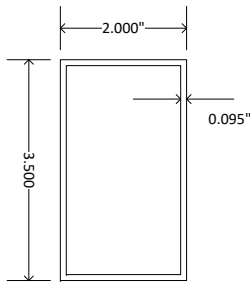

BILL OF MATERIALS

- 2 - 2.0" x 3.5" x 96.0" Rails
- 1 - H-channel 96"
- 18 - 1.5" x 1.5" x 32" Pickets
- 1 - Rail Support
- 1 - Koala Porch Rail Mounting Kit

KOALA I Porch Rail
3'H x 8'W

Part # KOA1WPRP63696

2" x 3.5" Rail
**Top & Bottom Rails

1.5" x 1.5" Square Picket

Aluminum H-Channel Insert
**Top Rail Only

BILL OF MATERIALS

- 2 - 2.0" x 3.5" x 96.0" Rails
- 1 - H-channel 96"
- 18 - 1.5" x 1.5" x 38" Pickets

KOALA 1 Porch Rail

Part # KOA1WPRP64296

42"H x 8'W

608 Queen Street
P.O. Box 1137
Grifton, NC 28530

BILL OF MATERIALS

- 2 - 2.0" x 3.5" x 96.0" Rails
- 1 - H-channel 96"
- 1 - J-channel 96"
- 18 - 1.5" x 1.5" x 32" Pickets
- 1 - Rail Support
- 1 - Koala Porch Rail Mounting Kit

KOALA II Porch Rail
3'H x 8'W

Part # KOA2WPRP63696

2" x 3.5" Rail
**Top & Bottom Rails

1.5" x 1.5" Square Picket

Aluminum H-Channel Insert
**Top Rail Only

Aluminum J-Channel Insert
(Bottom Rail)

BILL OF MATERIALS