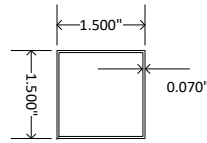

2" x 3.5" Rail
**Top & Bottom Rails

1.5" x 1.5" Square Picket

Aluminum H-Channel Insert
**Top Rail Only

BILL OF MATERIALS

- 2 - 2.0" x 3.5" x 96.0" Rails
- 1 - H-channel 96"
- 18 - 1.5" x 1.5" x 38" Pickets

KOALA 1 Porch Rail

Part # KOA1WPRP64296

42"H x 8'W

608 Queen Street
P.O. Box 1137
Grifton, NC 28530

BILL OF MATERIALS

- 2 - 2.0" x 3.5" x 96.0" Rails
- 1 - H-channel 96"
- 1 - J-channel 96"
- 18 - 1.5" x 1.5" x 32" Pickets
- 1 - Rail Support
- 1 - Koala Porch Rail Mounting Kit

KOALA II Porch Rail
3'H x 8'W

Part # KOA2WPRP63696

2" x 3.5" Rail
**Top & Bottom Rails

1.5" x 1.5" Square Picket

Aluminum H-Channel Insert
**Top Rail Only

Aluminum J-Channel Insert
(Bottom Rail)

BILL OF MATERIALS