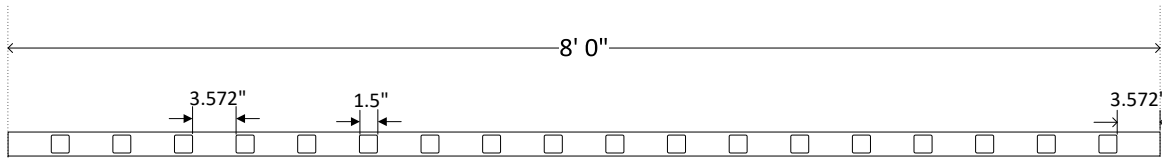

Aluminum J-Channel Insert
(Bottom Rail)

KOALA II Porch Rail

Part # KOA2WPRP64296

42"H x 8'W