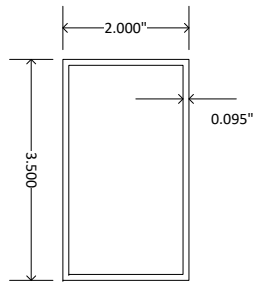

BILL OF MATERIALS

- 2 - 2.0" x 3.5" x 96.0" Rails
- 1 - H-channel 96"
- 18 - 1.5" x 1.5" x 32" Pickets
- 1 - Rail Support
- 1 - Koala Porch Rail Mounting Kit

KOALA I Porch Rail
3'H x 8'W

Part # KOA1WPRP63696

2" x 3.5" Rail
**Top & Bottom Rails

1.5" x 1.5" Square Picket

Aluminum H-Channel Insert
**Top Rail Only

BILL OF MATERIALS

- 2 - 2.0" x 3.5" x 96.0" Rails
- 1 - H-channel 96"
- 18 - 1.5" x 1.5" x 38" Pickets

KOALA 1 Porch Rail

Part # KOA1WPRP64296

42"H x 8'W

608 Queen Street
P.O. Box 1137
Grifton, NC 28530

BILL OF MATERIALS

- 2 - 2.0" x 3.5" x 96.0" Rails
- 1 - H-channel 96"
- 1 - J-channel 96"
- 18 - 1.5" x 1.5" x 32" Pickets
- 1 - Rail Support
- 1 - Koala Porch Rail Mounting Kit

KOALA II Porch Rail
3'H x 8'W

Part # KOA2WPRP63696

2" x 3.5" Rail
**Top & Bottom Rails

1.5" x 1.5" Square Picket

Aluminum H-Channel Insert
**Top Rail Only

Aluminum J-Channel Insert
(Bottom Rail)

BILL OF MATERIALS