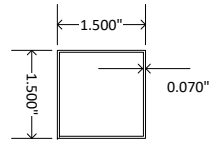

BILL OF MATERIALS

- 2 - 2.0" x 3.5" x 96.0" Rails
- 1 - H-channel 96"
- 18 - 1.5" x 1.5" x 32" Pickets
- 1 - Rail Support
- 1 - Koala Porch Rail Mounting Kit

KOALA I Porch Rail
3'H x 8'W

Part # KOA1WPRP63696

2" x 3.5" Rail
**Top & Bottom Rails

1.5" x 1.5" Square Picket

Aluminum H-Channel Insert
**Top Rail Only

BILL OF MATERIALS

- 2 - 2.0" x 3.5" x 96.0" Rails
- 1 - H-channel 96"
- 18 - 1.5" x 1.5" x 38" Pickets