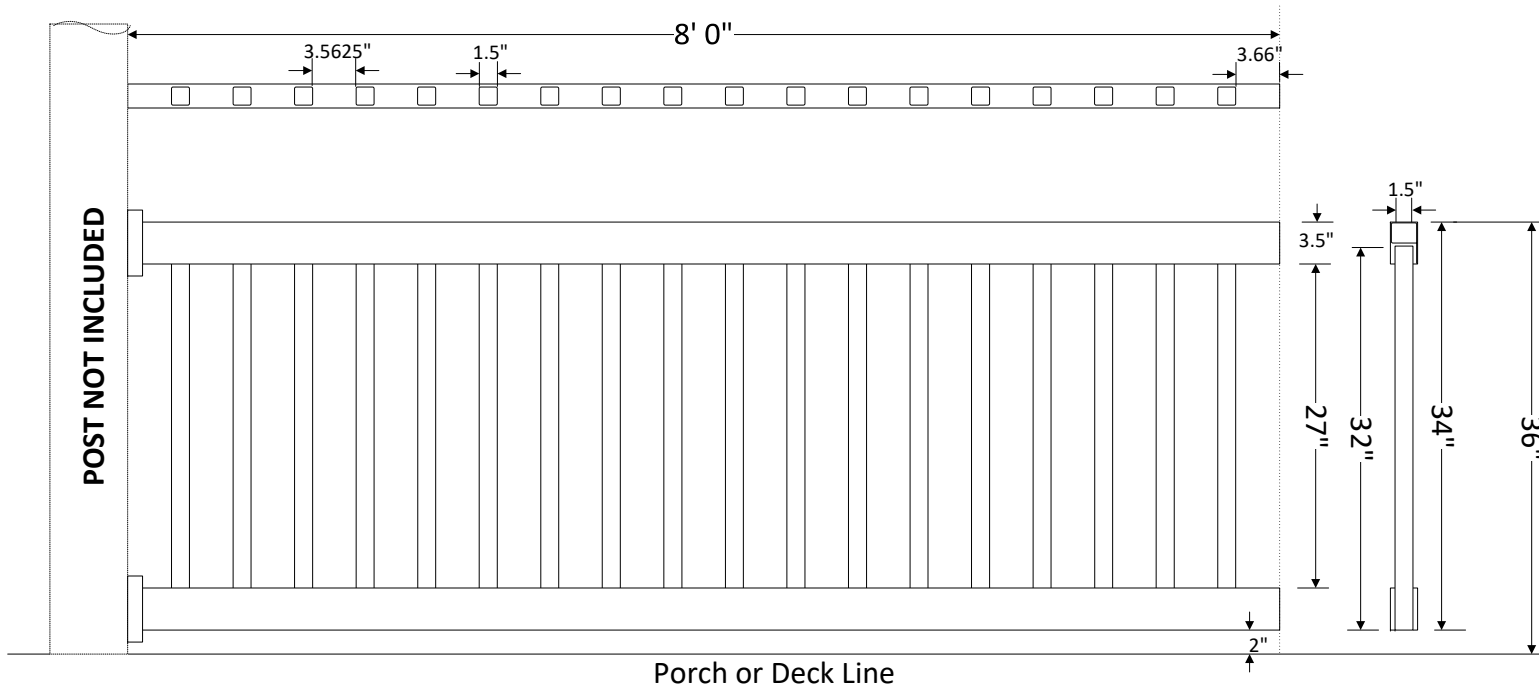

BILL OF MATERIALS

- 2 - 2.0" x 3.5" x 96.0" Rails
- 1 - H-channel 96"
- 18 - 1.5" x 1.5" x 32" Pickets
- 1 - Rail Support
- 1 - Koala Porch Rail Mounting Kit

KOALA I Porch Rail
3'H x 8'W

Part # KOA1WPRP63696

2" x 3.5" Rail
**Top & Bottom Rails

1.5" x 1.5" Square Picket

Aluminum H-Channel Insert
**Top Rail Only

BILL OF MATERIALS

- 2 - 2.0" x 3.5" x 96.0" Rails
- 1 - H-channel 96"
- 18 - 1.5" x 1.5" x 38" Pickets

KOALA 1 Porch Rail

Part # KOA1WPRP64296

42"H x 8'W

608 Queen Street
P.O. Box 1137
Grifton, NC 28530

BILL OF MATERIALS

- 2 - 2.0" x 3.5" x 96.0" Rails
- 1 - H-channel 96"
- 1 - J-channel 96"
- 18 - 1.5" x 1.5" x 32" Pickets
- 1 - Rail Support
- 1 - Koala Porch Rail Mounting Kit

KOALA II Porch Rail
3'H x 8'W

Part # KOA2WPRP63696

2" x 3.5" Rail
**Top & Bottom Rails

1.5" x 1.5" Square Picket

Aluminum H-Channel Insert
**Top Rail Only

Aluminum J-Channel Insert
(Bottom Rail)

BILL OF MATERIALS