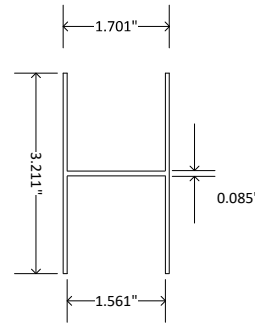

BILL OF MATERIALS

- 2 - 2.0" x 3.5" x 96.0" Rails
- 1 - H-channel 96"
- 18 - 1.5" x 1.5" x 32" Pickets
- 1 - Rail Support
- 1 - Koala Porch Rail Mounting Kit

KOALA I Porch Rail
3'H x 8'W

Part # KOA1WPRP63696

2" x 3.5" Rail
**Top & Bottom Rails

1.5" x 1.5" Square Picket

Aluminum H-Channel Insert
**Top Rail Only

BILL OF MATERIALS

- 2 - 2.0" x 3.5" x 96.0" Rails
- 1 - H-channel 96"
- 18 - 1.5" x 1.5" x 38" Pickets

KOALA 1 Porch Rail

Part # KOA1WPRP64296

42"H x 8'W

608 Queen Street
P.O. Box 1137
Grifton, NC 28530

BILL OF MATERIALS

- 2 - 2.0" x 3.5" x 96.0" Rails
- 1 - H-channel 96"
- 1 - J-channel 96"
- 18 - 1.5" x 1.5" x 32" Pickets
- 1 - Rail Support
- 1 - Koala Porch Rail Mounting Kit

KOALA II Porch Rail
3'H x 8'W

Part # KOA2WPRP63696

2" x 3.5" Rail
**Top & Bottom Rails

1.5" x 1.5" Square Picket

Aluminum H-Channel Insert
**Top Rail Only

Aluminum J-Channel Insert
(Bottom Rail)

BILL OF MATERIALS