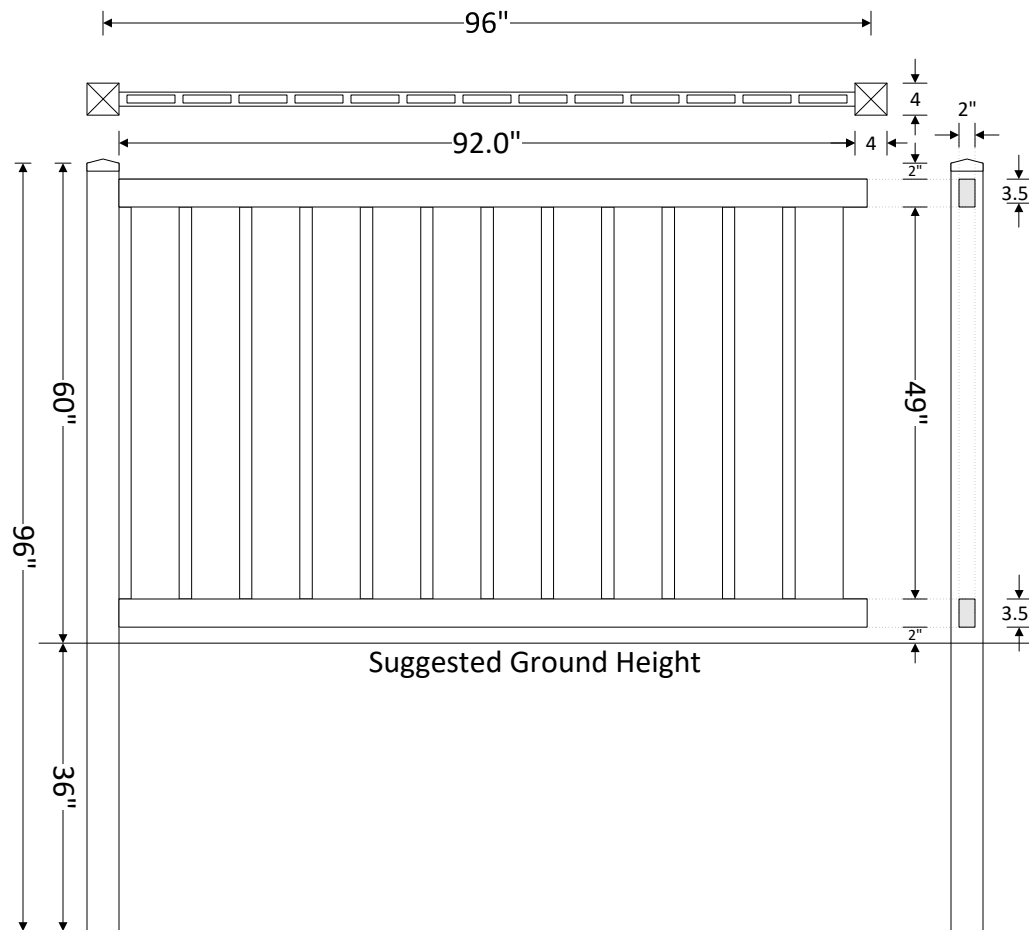

608 Queen Street
P.O. Box 1137
Grifton, NC 28530

BILL OF MATERIALS

- 2 - 2" x 3.5" x 96" Rails
- 12 - 7/8" x 6" x 41.5" Pickets
- 1 - 96" J-channel

McCall Fence
4' H x 8' on Center

608 Queen Street
P.O. Box 1137
Grifton, NC 28530

BILL OF MATERIALS

- 2 - 2" x 3.5" x 96" Rails
- 12 - 7/8" x 6" x 53.5" Pickets
- 1 - 96" J-channel

McCall Fence
5' H x 8' on Center

608 Queen Street
P.O. Box 1137
Grifton, NC 28530

BILL OF MATERIALS

- 2 - 2" x 3.5" x 96" Rails
- 12 - 7/8" x 6" x 64" Pickets
- 1 - 96" H-channel

**McCall Fence
6' H x 8' on Center**