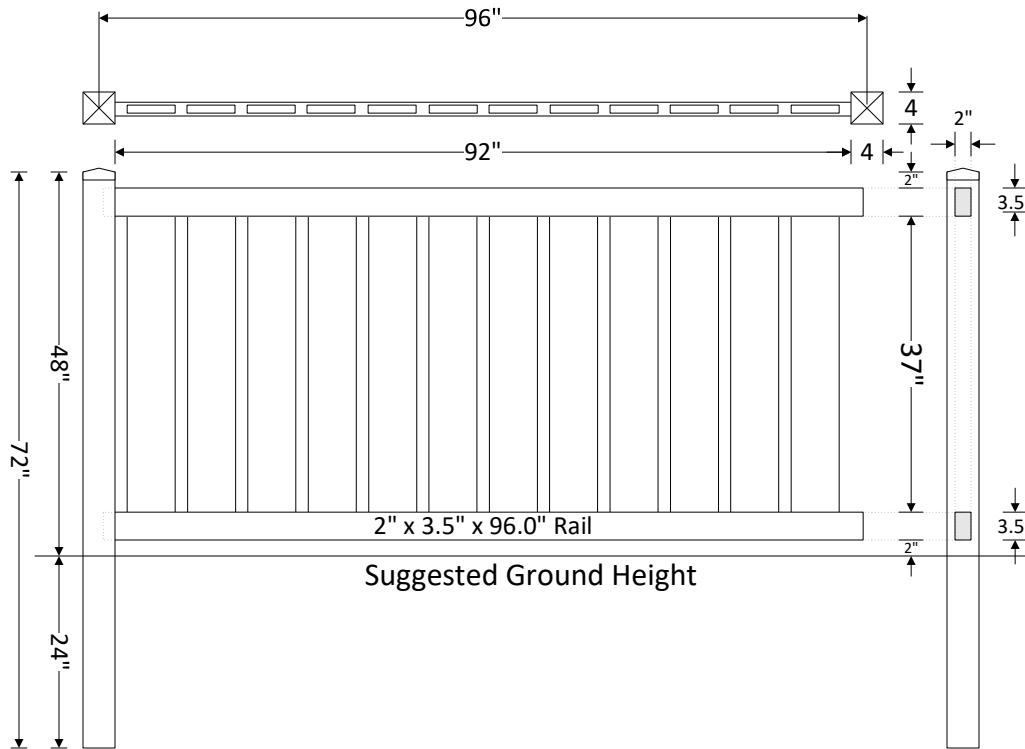

608 Queen Street
P.O. Box 1137
Grifton, NC 28530

BILL OF MATERIALS

- 2 - 2" x 3.5" x 96" Rails
- 12 - 7/8" x 6" x 41.5" Pickets
- 1 - 96" J-channel

McCall Fence
4' H x 8' on Center

608 Queen Street
P.O. Box 1137
Grifton, NC 28530

BILL OF MATERIALS

- 2 - 2" x 3.5" x 96" Rails
- 12 - 7/8" x 6" x 53.5" Pickets
- 1 - 96" J-channel

McCall Fence
5' H x 8' on Center

608 Queen Street
P.O. Box 1137
Grifton, NC 28530

BILL OF MATERIALS

- 2 - 2" x 3.5" x 96" Rails
- 12 - 7/8" x 6" x 64" Pickets
- 1 - 96" H-channel

**McCall Fence
6' H x 8' on Center**