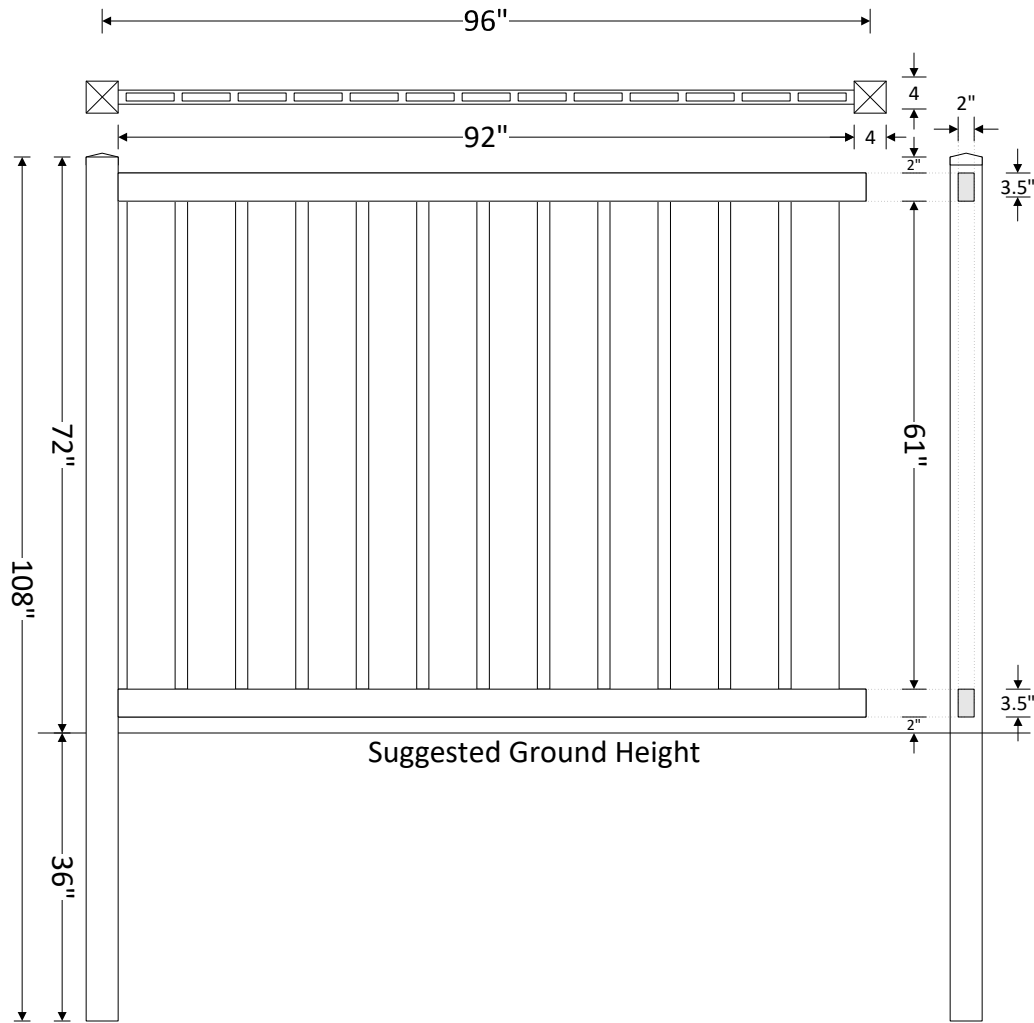

608 Queen Street
P.O. Box 1137
Grifton, NC 28530

BILL OF MATERIALS

- 2 - 2" x 3.5" x 96" Rails
- 12 - 7/8" x 6" x 41.5" Pickets
- 1 - 96" J-channel

McCall Fence
4' H x 8' on Center

608 Queen Street
P.O. Box 1137
Grifton, NC 28530

BILL OF MATERIALS

- 2 - 2" x 3.5" x 96" Rails
- 12 - 7/8" x 6" x 53.5" Pickets
- 1 - 96" J-channel

McCall Fence
5' H x 8' on Center

608 Queen Street
P.O. Box 1137
Grifton, NC 28530

BILL OF MATERIALS

- 2 - 2" x 3.5" x 96" Rails
- 12 - 7/8" x 6" x 64" Pickets
- 1 - 96" H-channel

**McCall Fence
6' H x 8' on Center**