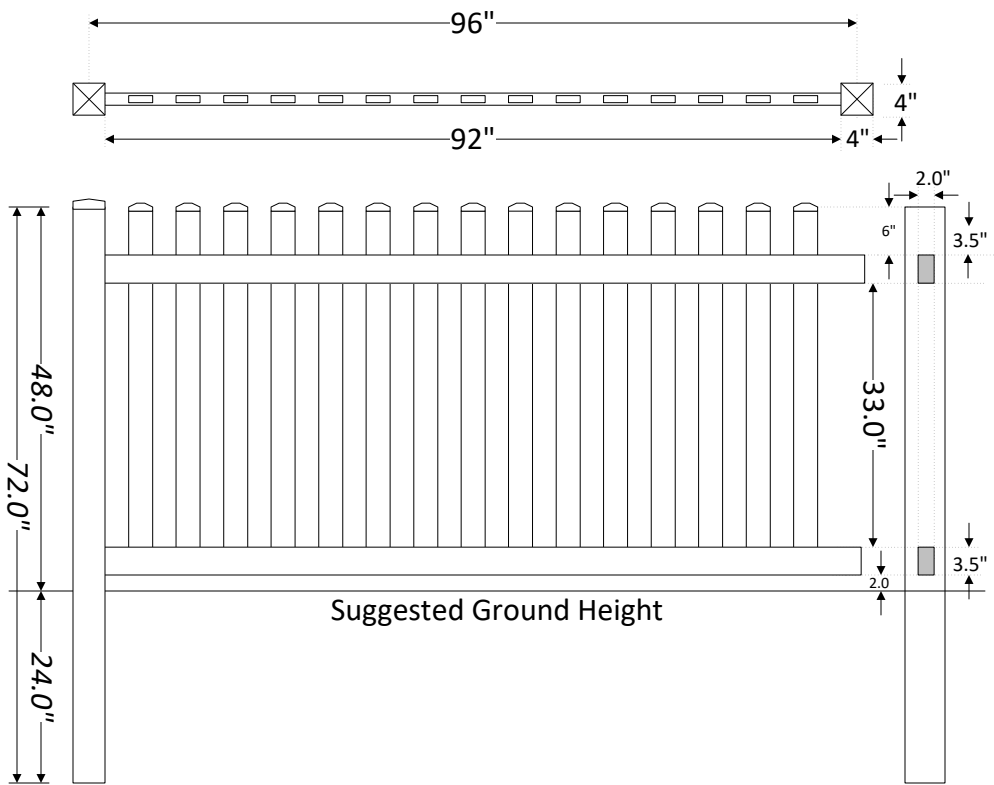

608 Queen Street
P.O. Box 1137
Grifton, NC 28530

BILL OF MATERIALS

- 2 - 2" x 3.5" x 96" Rails
- 15 - .875" x 3.0" x 46.5" Pickets
- 15 - .875" X 3" Dog Ear Caps
- 1 - 96" J-channel

**4'H x 8' Darlington
With 3" Spacing**