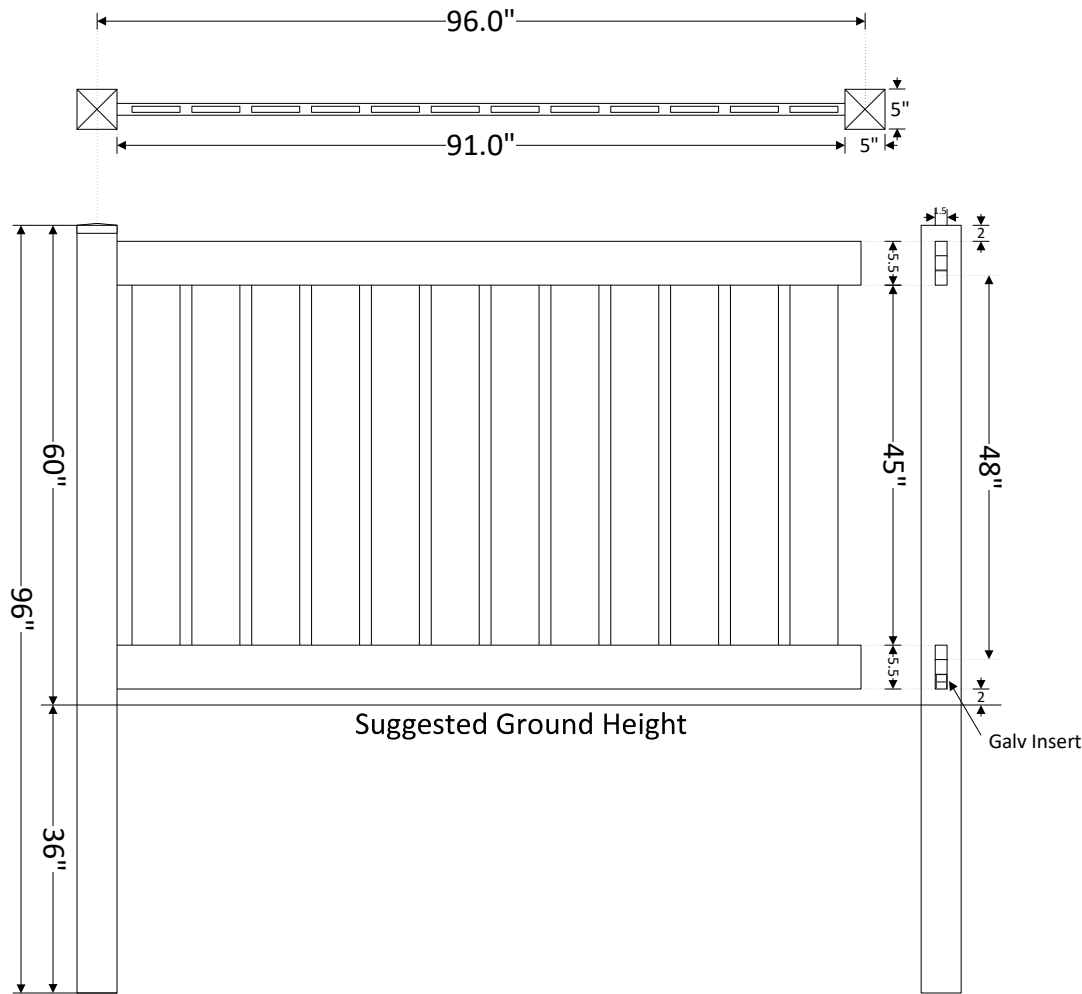

608 Queen Street
P.O. Box 1137
Grifton, NC 28530

BILL OF MATERIALS

- 2 - 1.5" x 5.5" x 96" Rails
- 1 - 94" Galvanized Insert
- 12 - 7/8" x 6.0" x 36"

Savannah Fence
4' H x 8' on Center

608 Queen Street
P.O. Box 1137
Grifton, NC 28530

BILL OF MATERIALS

- 2 - 1.5" x 5.5" x 96" Rails
- 1 - 94" Galvanized Insert
- 12 - 7/8" x 6.0" x 48"

**Savannah Fence
5' H x 8' on Center**

BILL OF MATERIALS

- 2 - 1.5" x 5.5" x 96" Rails
- 1 - 94" Galvanized Insert
- 12 - 7/8" x 6" x 60"

Savannah Fence
6' H x 8' on Center