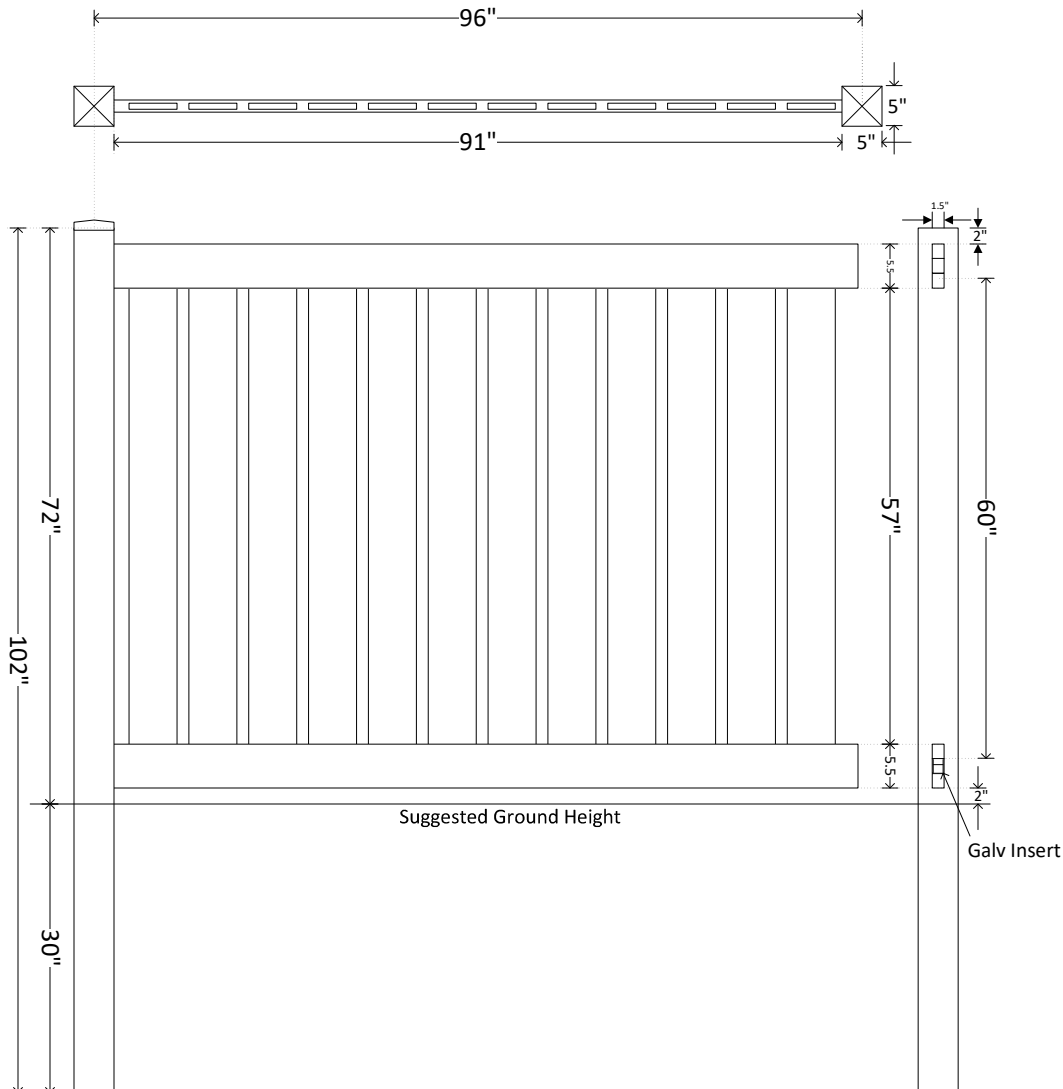

608 Queen Street
P.O. Box 1137
Grifton, NC 28530

BILL OF MATERIALS

- 2 - 1.5" x 5.5" x 96" Rails
- 1 - 94" Galvanized Insert
- 12 - 7/8" x 6.0" x 36"

Savannah Fence
4' H x 8' on Center

608 Queen Street
P.O. Box 1137
Grifton, NC 28530

BILL OF MATERIALS

- 2 - 1.5" x 5.5" x 96" Rails
- 1 - 94" Galvanized Insert
- 12 - 7/8" x 6.0" x 48"

**Savannah Fence
5' H x 8' on Center**

BILL OF MATERIALS

- 2 - 1.5" x 5.5" x 96" Rails
- 1 - 94" Galvanized Insert
- 12 - 7/8" x 6" x 60"

Savannah Fence
6' H x 8' on Center