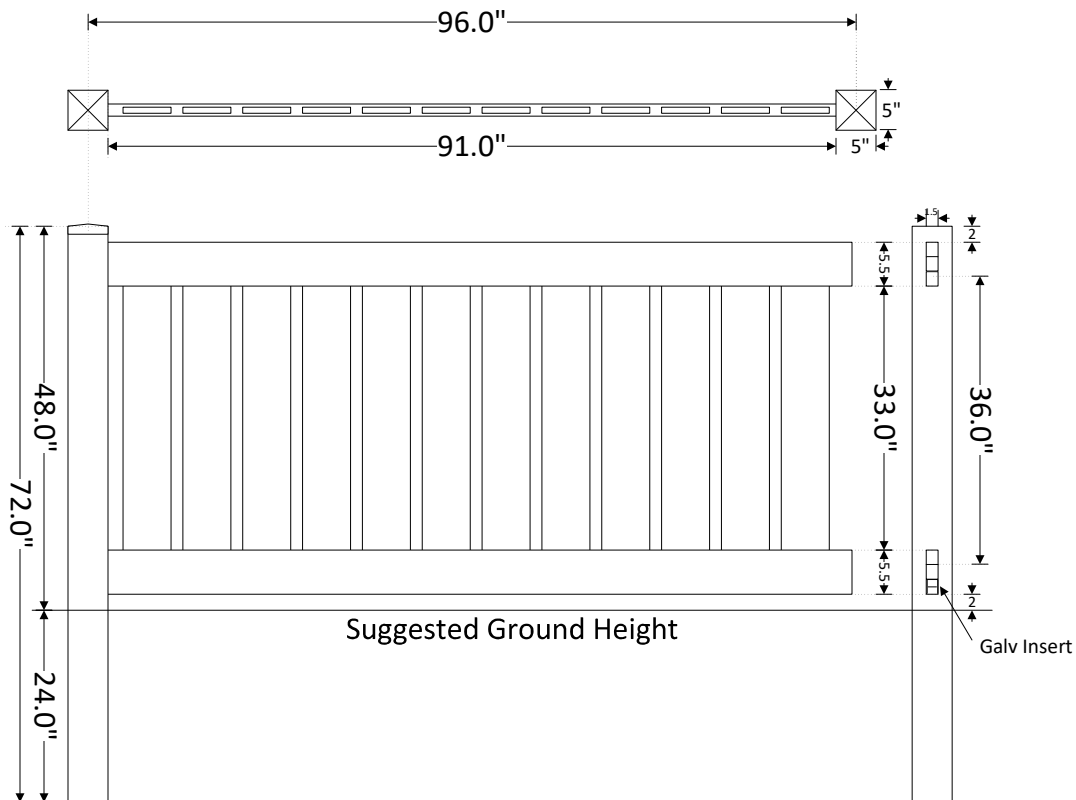

608 Queen Street
P.O. Box 1137
Grifton, NC 28530

BILL OF MATERIALS

- 2 - 1.5" x 5.5" x 96" Rails
- 1 - 94" Galvanized Insert
- 12 - 7/8" x 6.0" x 36"

Savannah Fence
4' H x 8' on Center

608 Queen Street
P.O. Box 1137
Grifton, NC 28530

BILL OF MATERIALS

- 2 - 1.5" x 5.5" x 96" Rails
- 1 - 94" Galvanized Insert
- 12 - 7/8" x 6.0" x 48"

**Savannah Fence
5' H x 8' on Center**

BILL OF MATERIALS

- 2 - 1.5" x 5.5" x 96" Rails
- 1 - 94" Galvanized Insert
- 12 - 7/8" x 6" x 60"

Savannah Fence
6' H x 8' on Center