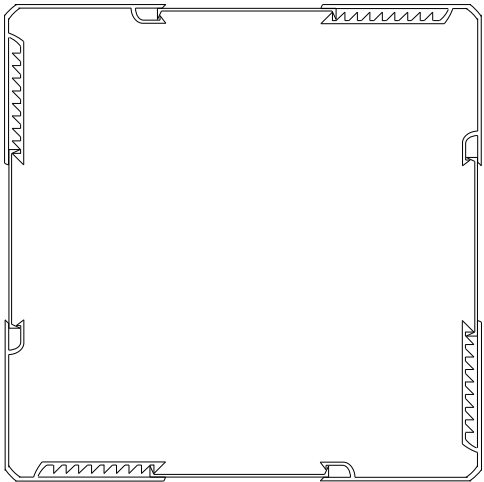

8 PC Modulus System

Interchangeable Post Wrap Side Inserts

Covers sides of 3-1/4" to 4-1/4"

Covers sides of 5-1/4" to 6-1/4"

Covers sides of 7-1/4" to 8-1/4"

Covers sides of 9-1/4" to 10-1/4"

Covers sides of 11-1/4" to 12-1/4"

Example Configurations

Modulus Post Wrap Corner